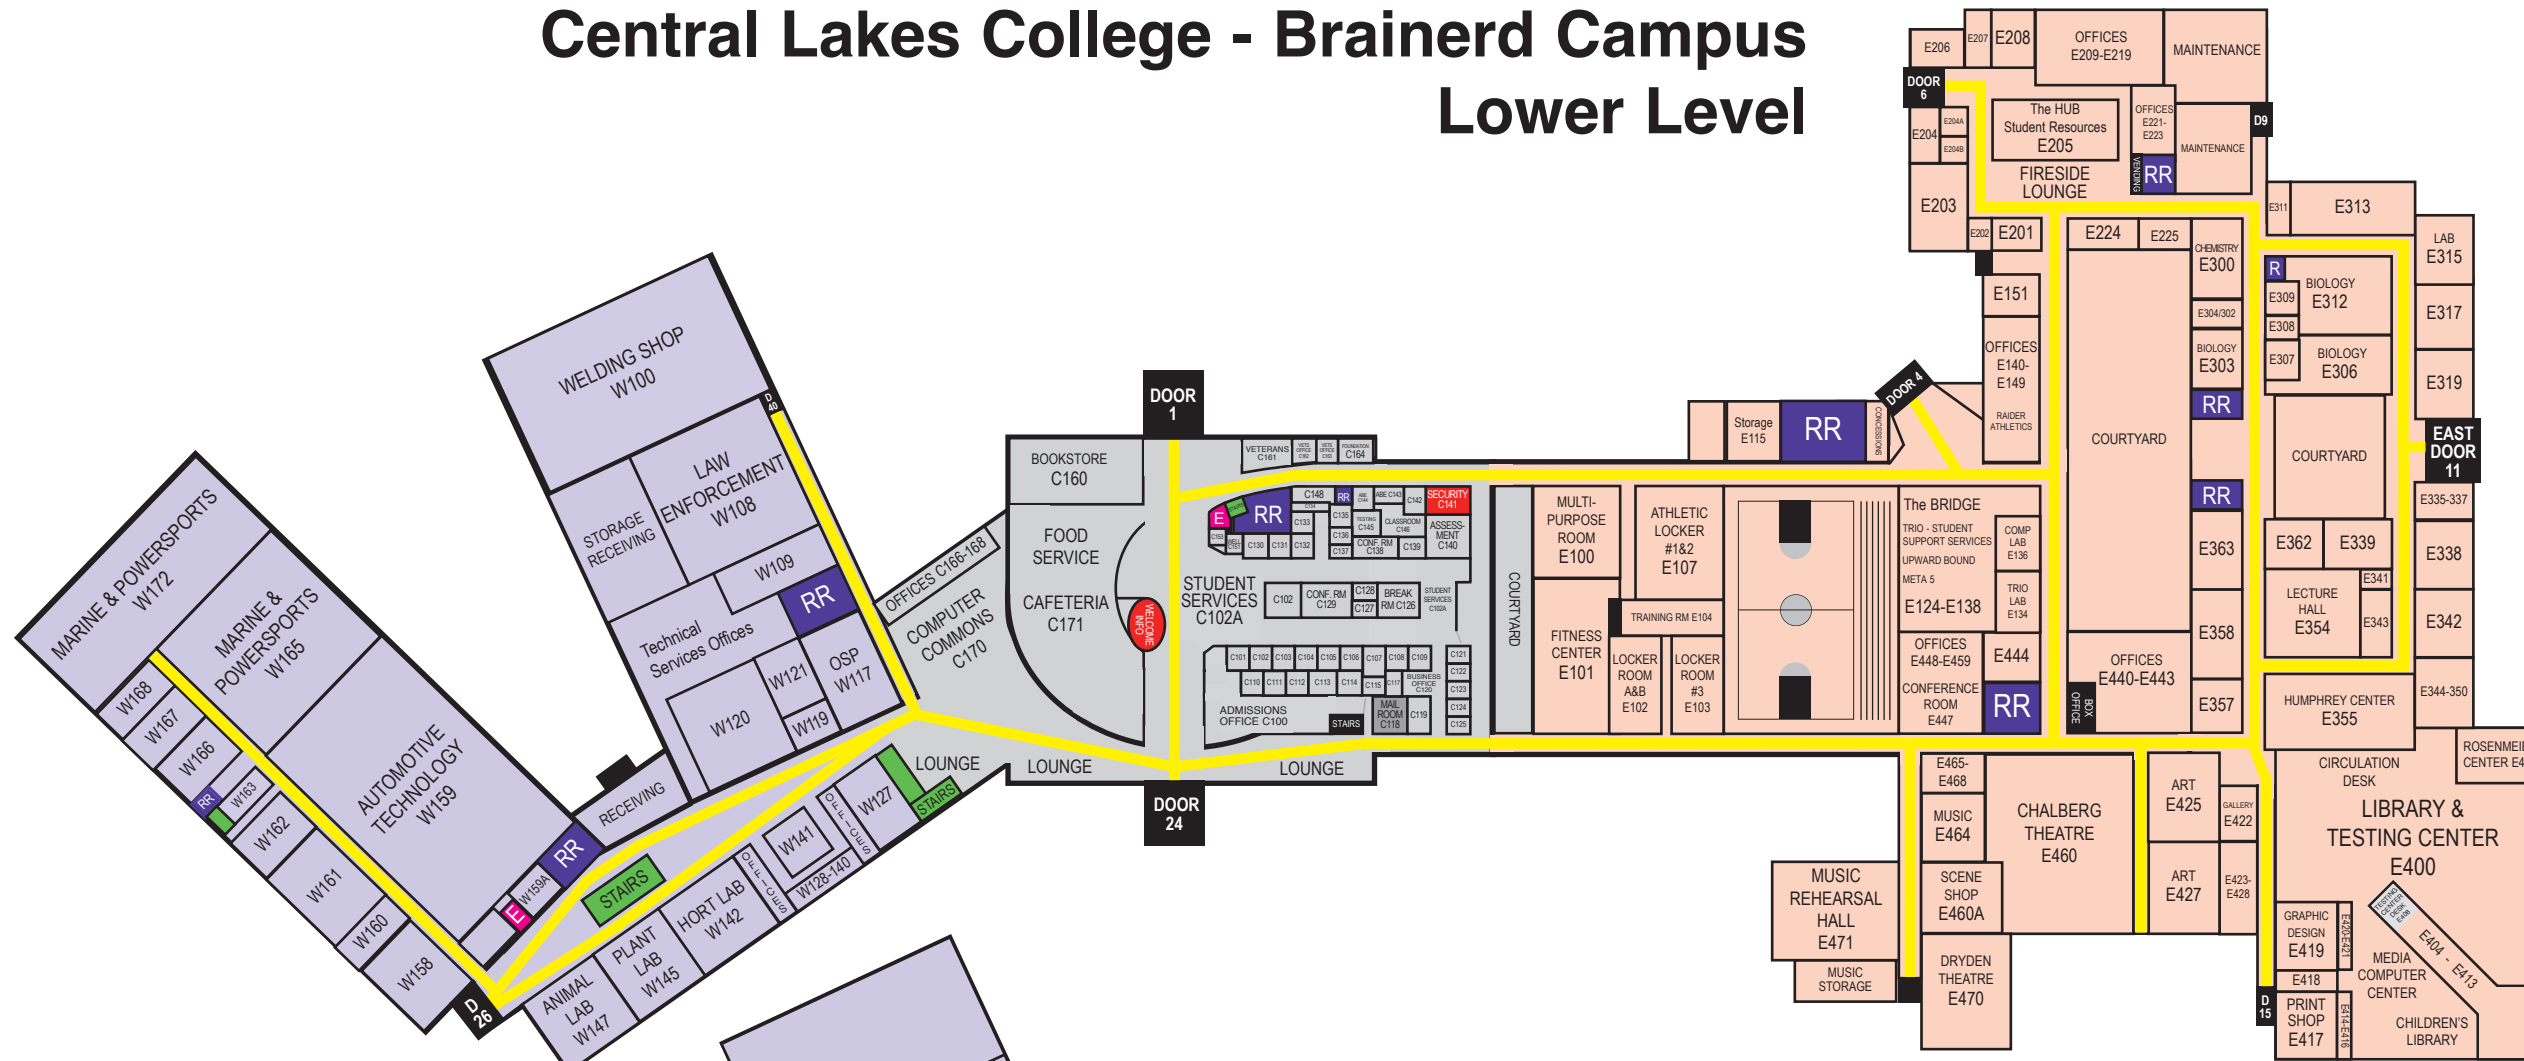

Central Lakes College - Brainerd Campus Lower Level

MAP KEY	
WEST BUILDING	W100-W174
CENTRAL BUILDING	C100-C171
EAST BUILDING	E100-E475
MAIN DOORS	
STAIRWAYS	
REST ROOMS	RR
ELEVATORS	E
MAIN HALLWAYS	
CAMPUS INFO / SECURITY	

Central Lakes College - Brainerd Campus Upper Level

MAP KEY	
WEST BUILDING	W200-W278
CENTRAL BUILDING	C200-C240
STAIRWAYS	
REST ROOMS	RR
ELEVATORS	E
MAIN HALLWAYS	