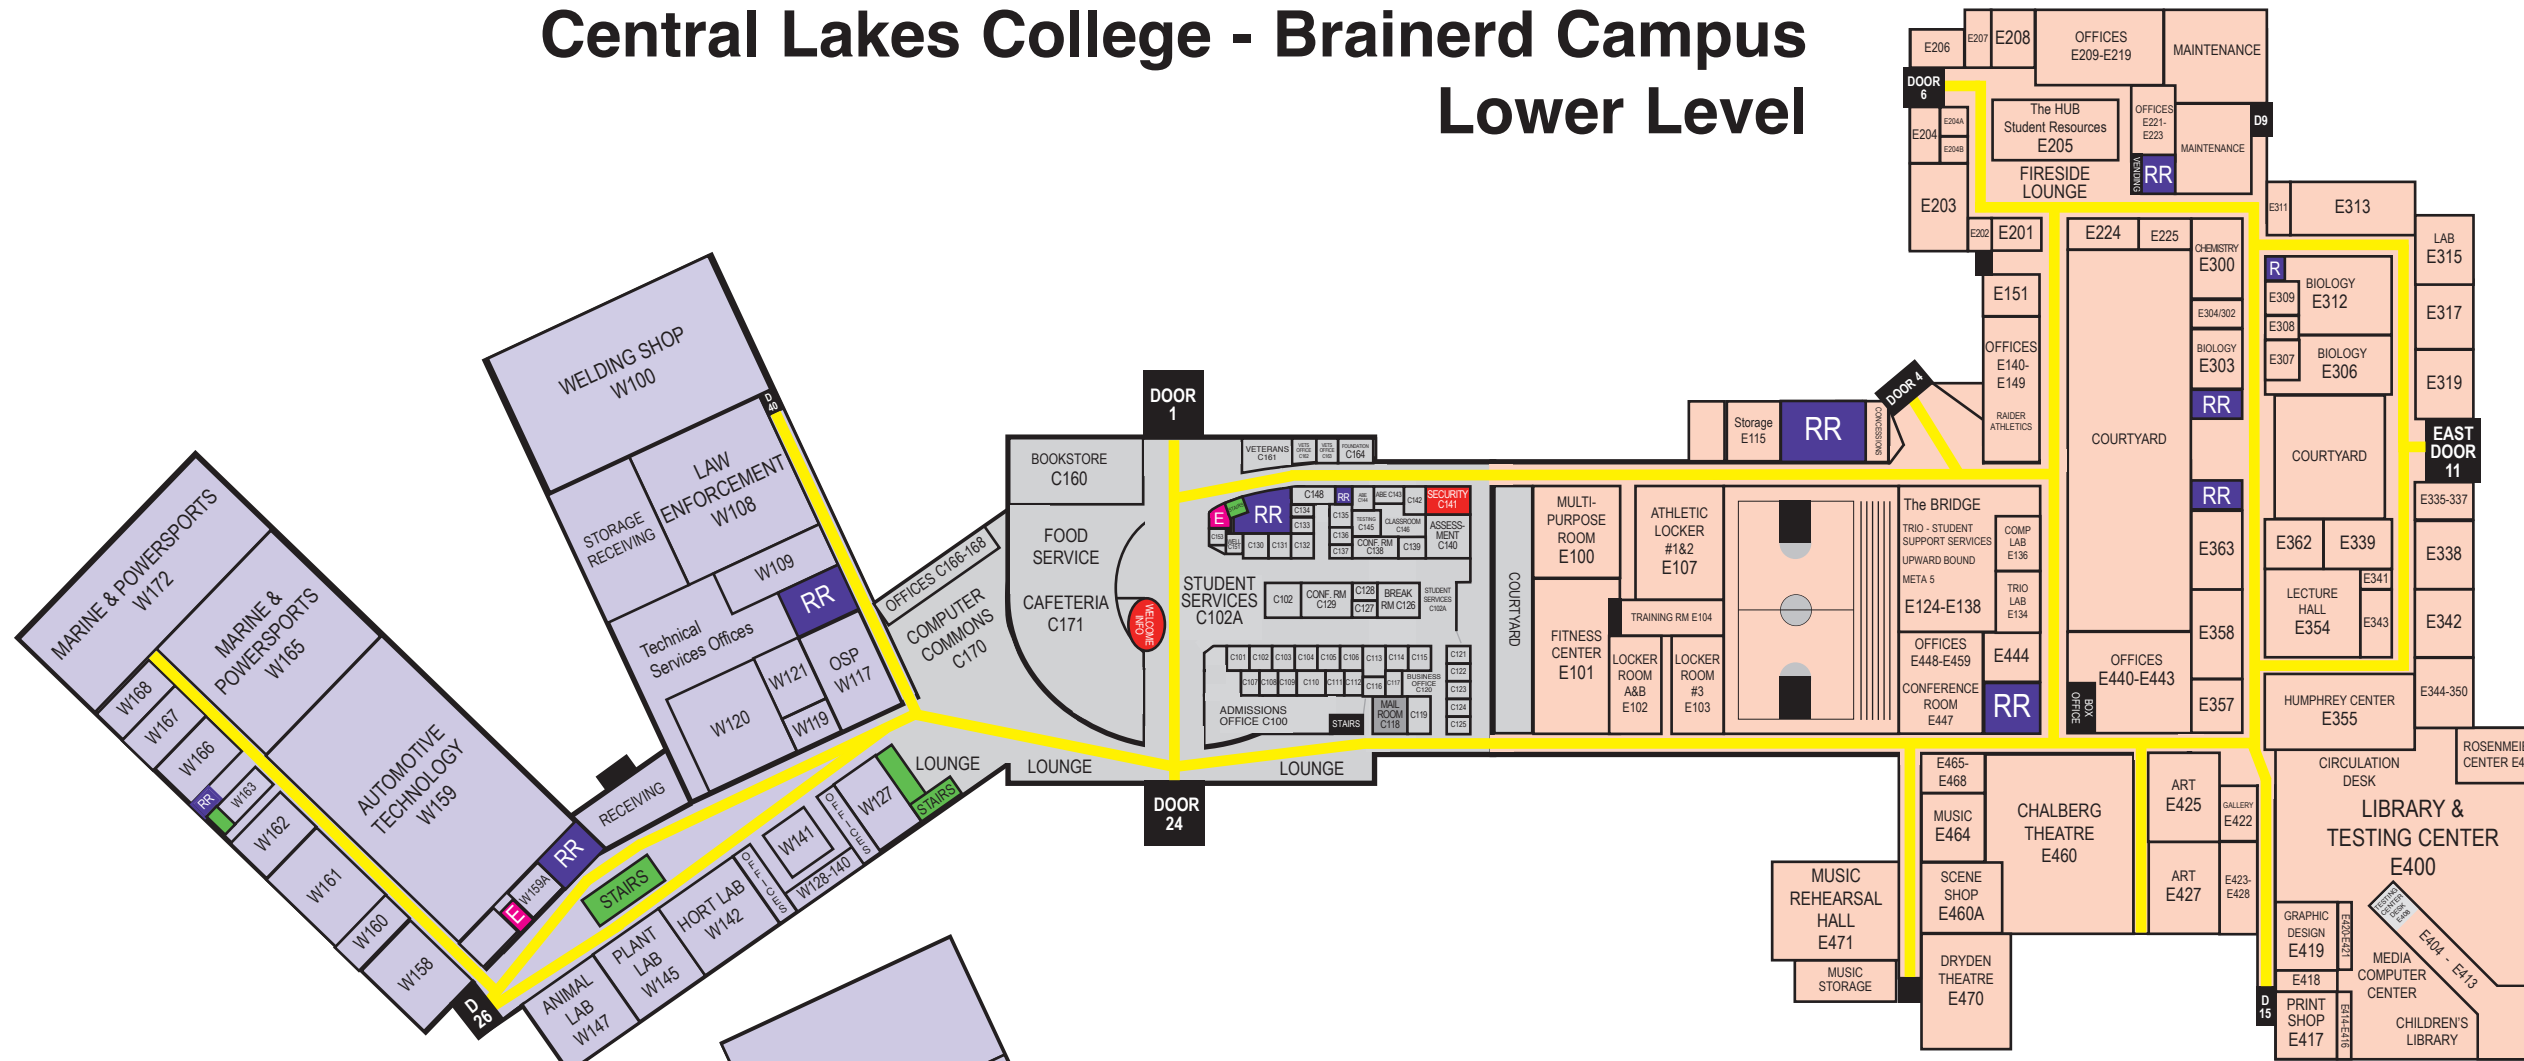

Central Lakes College - Brainerd Campus Lower Level

MAP KEY

WEST BUILDING	W100-W174
CENTRAL BUILDING	C100-C171
EAST BUILDING	E100-E475
MAIN DOORS	
STAIRWAYS	
REST ROOMS	RR
ELEVATORS	E
MAIN HALLWAYS	
CAMPUS INFO / SECURITY	

Central Lakes College - Brainerd Campus Upper Level

MAP KEY

WEST BUILDING	W200-W278
CENTRAL BUILDING	C200-C240
STAIRWAYS	
REST ROOMS	RR
ELEVATORS	E
MAIN HALLWAYS	