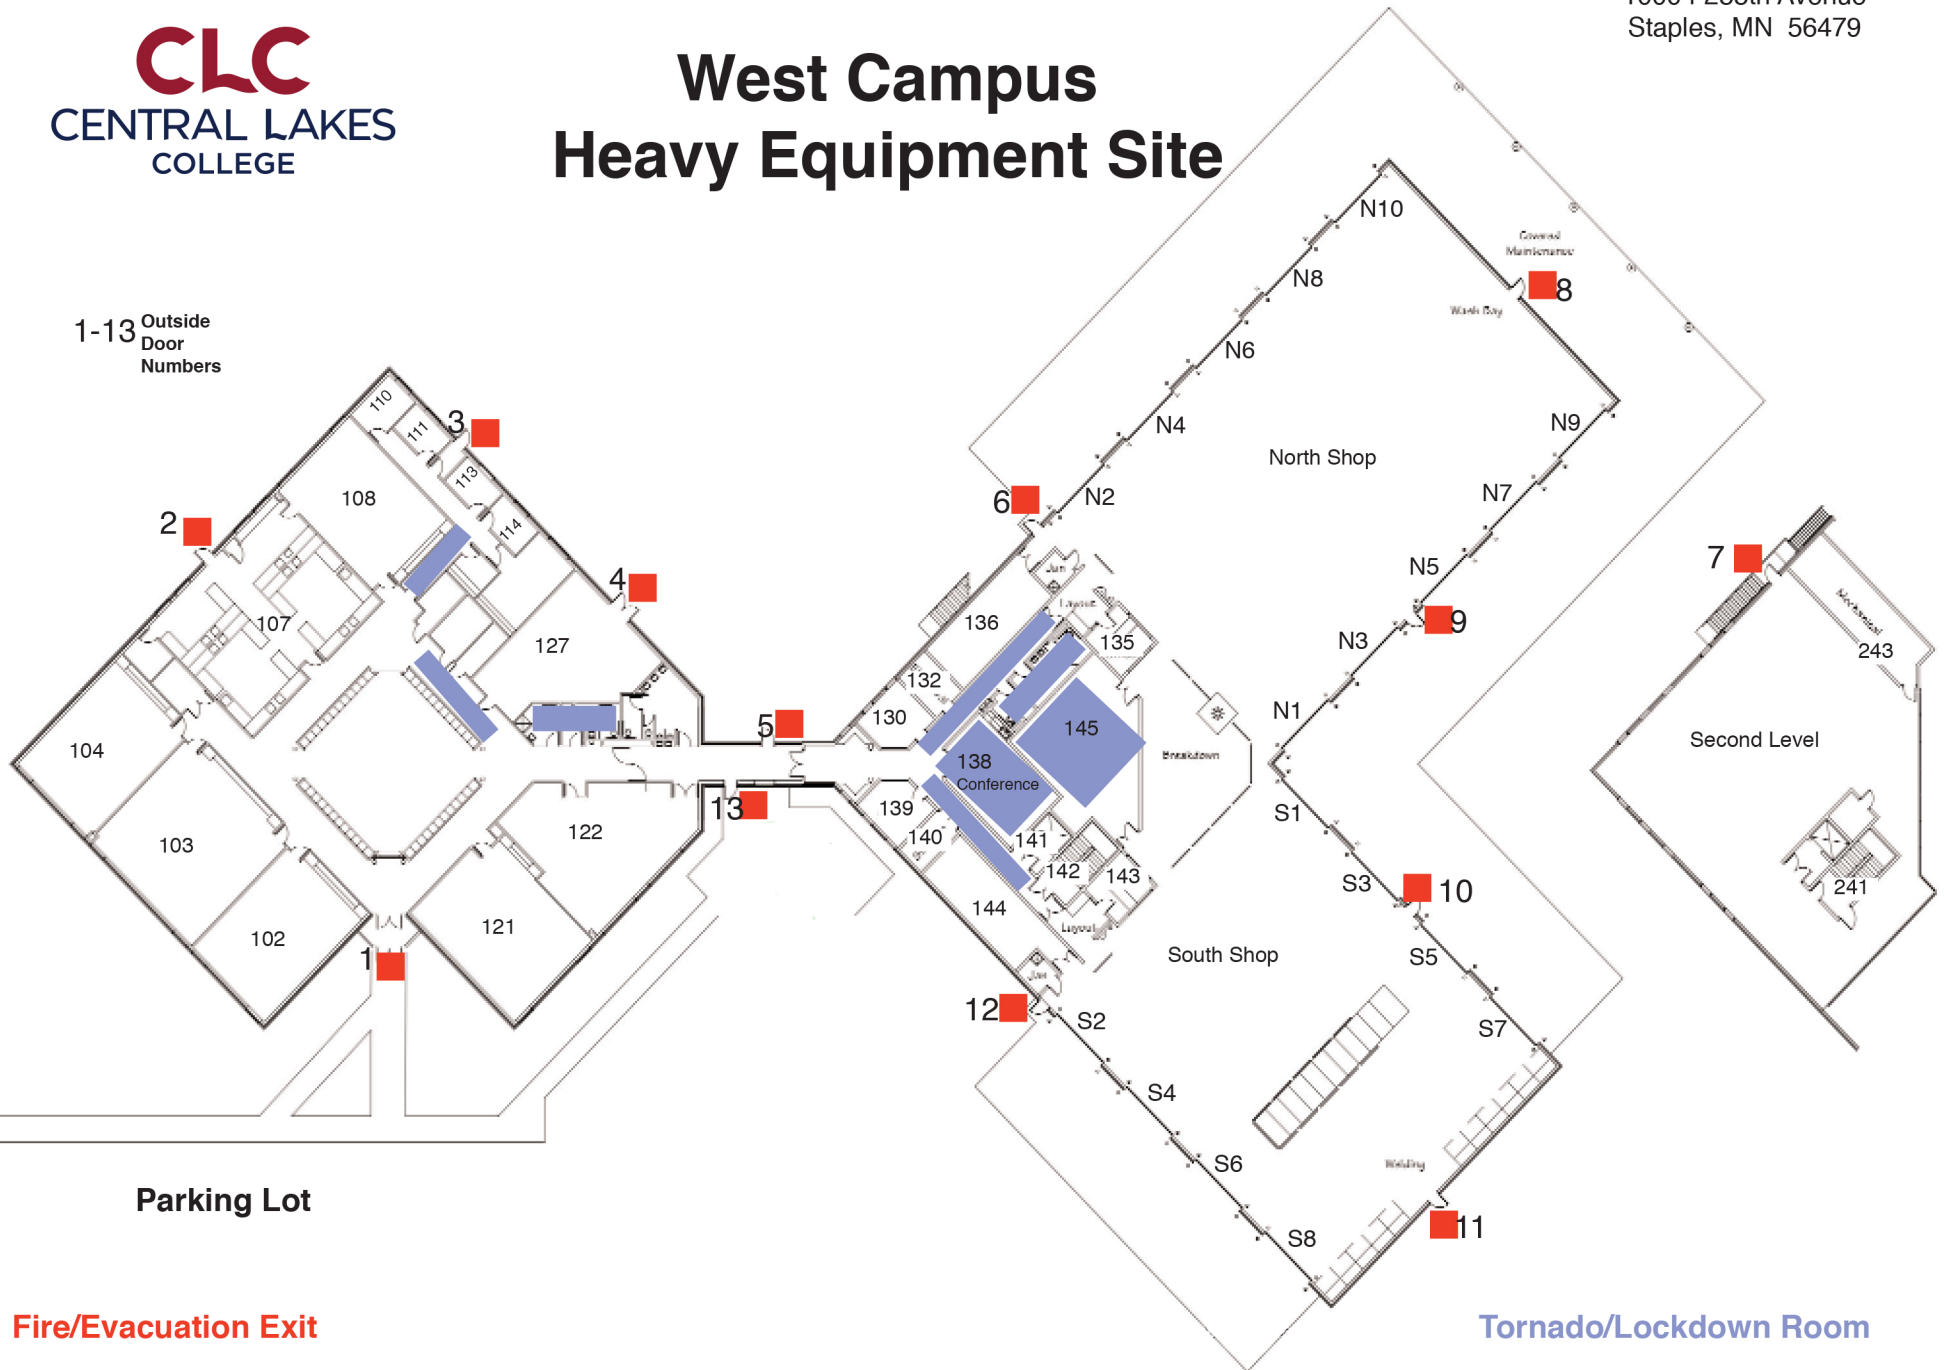

West Campus Heavy Equipment Site

1-13
Outside
Door
Numbers

Parking Lot

Fire/Evacuation Exit

Tornado/Lockdown Room