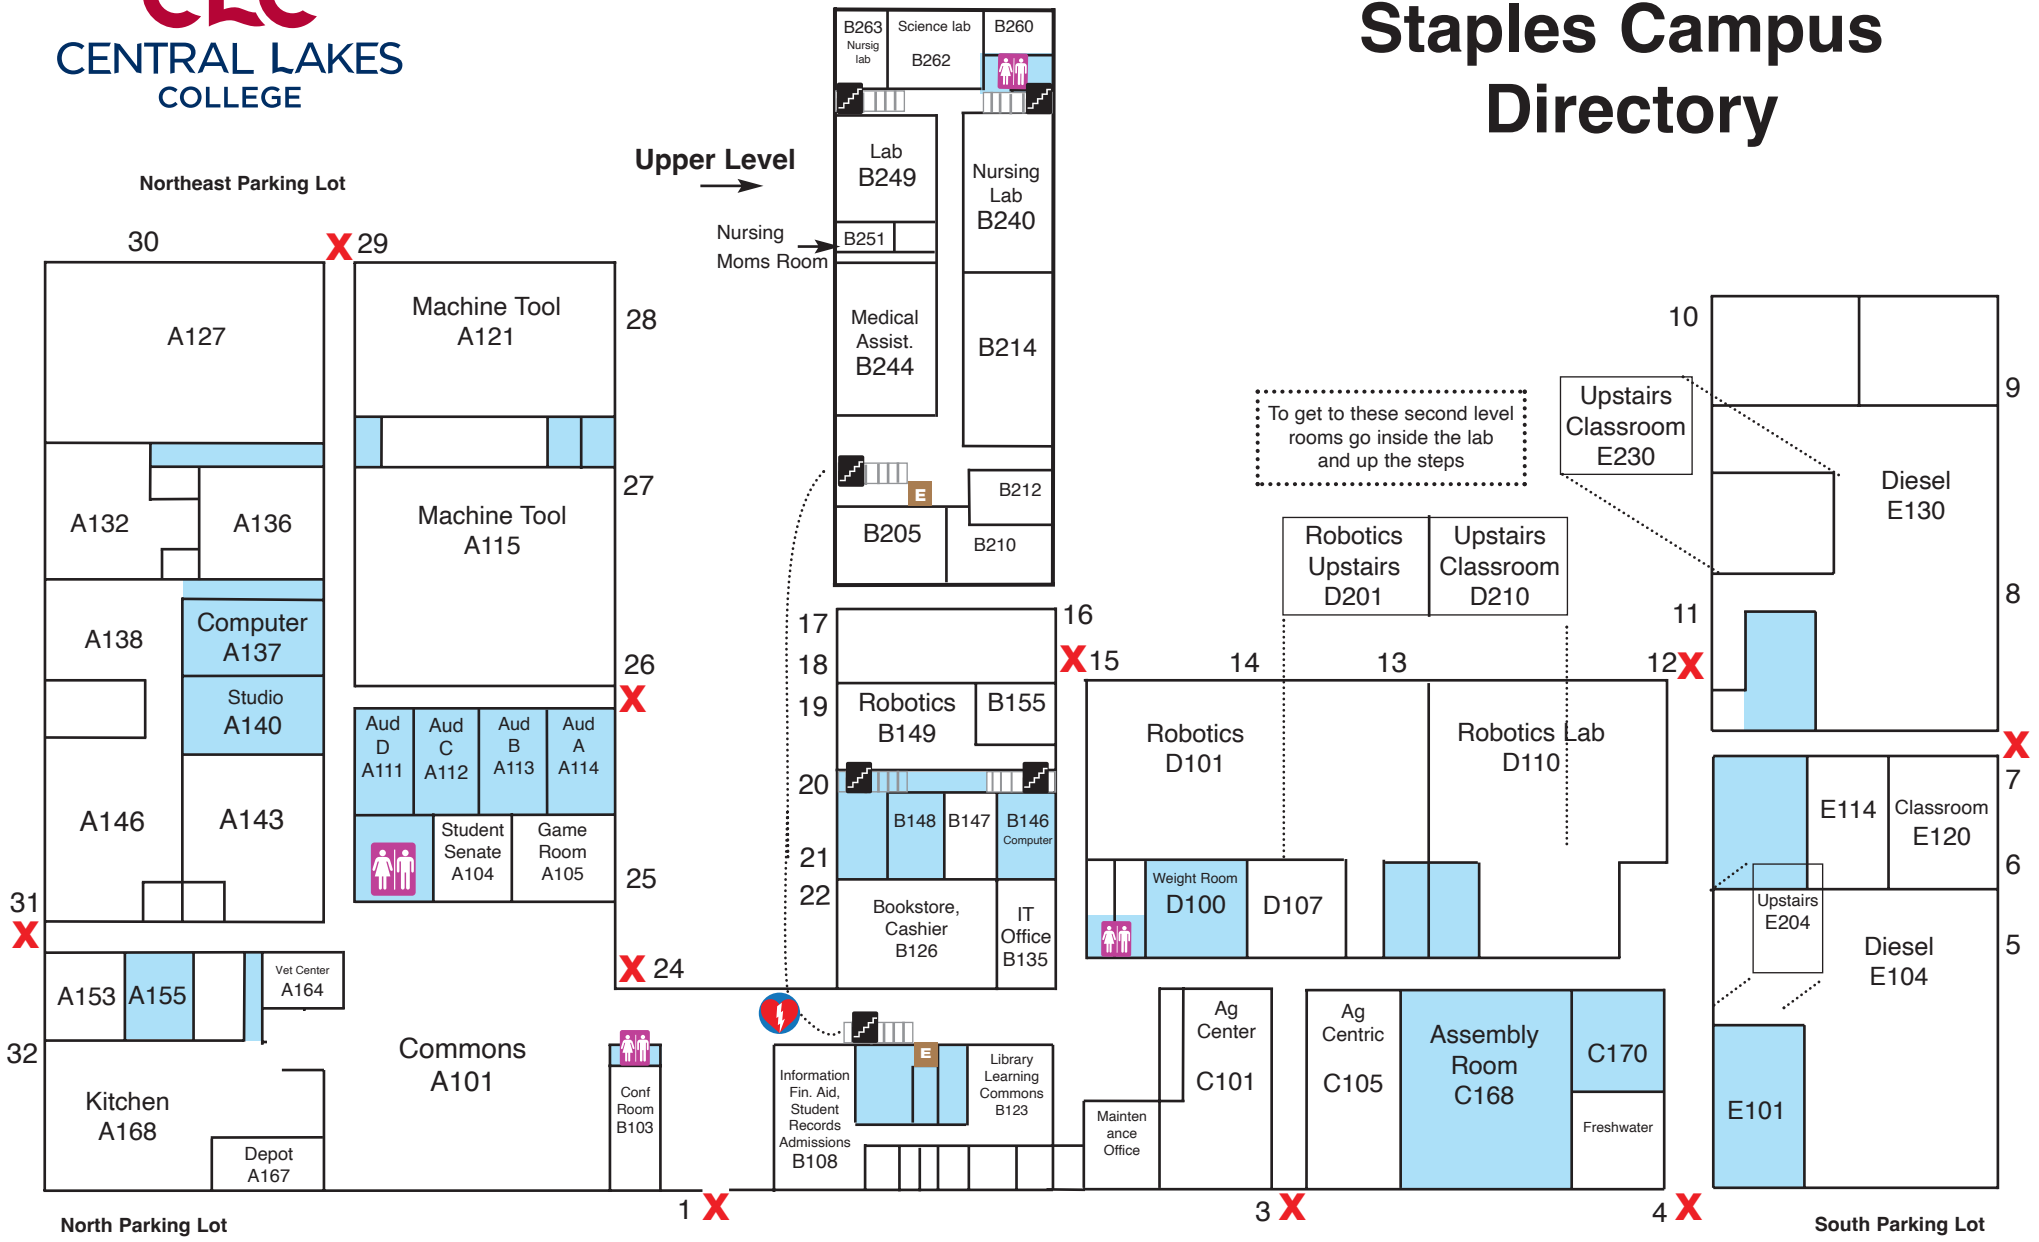

Staples Campus Directory

TORNADO SAFE AREA	FIRE EXITS	REST ROOMS
AED Automated External Defibrillator	ELEVATOR	STAIRS