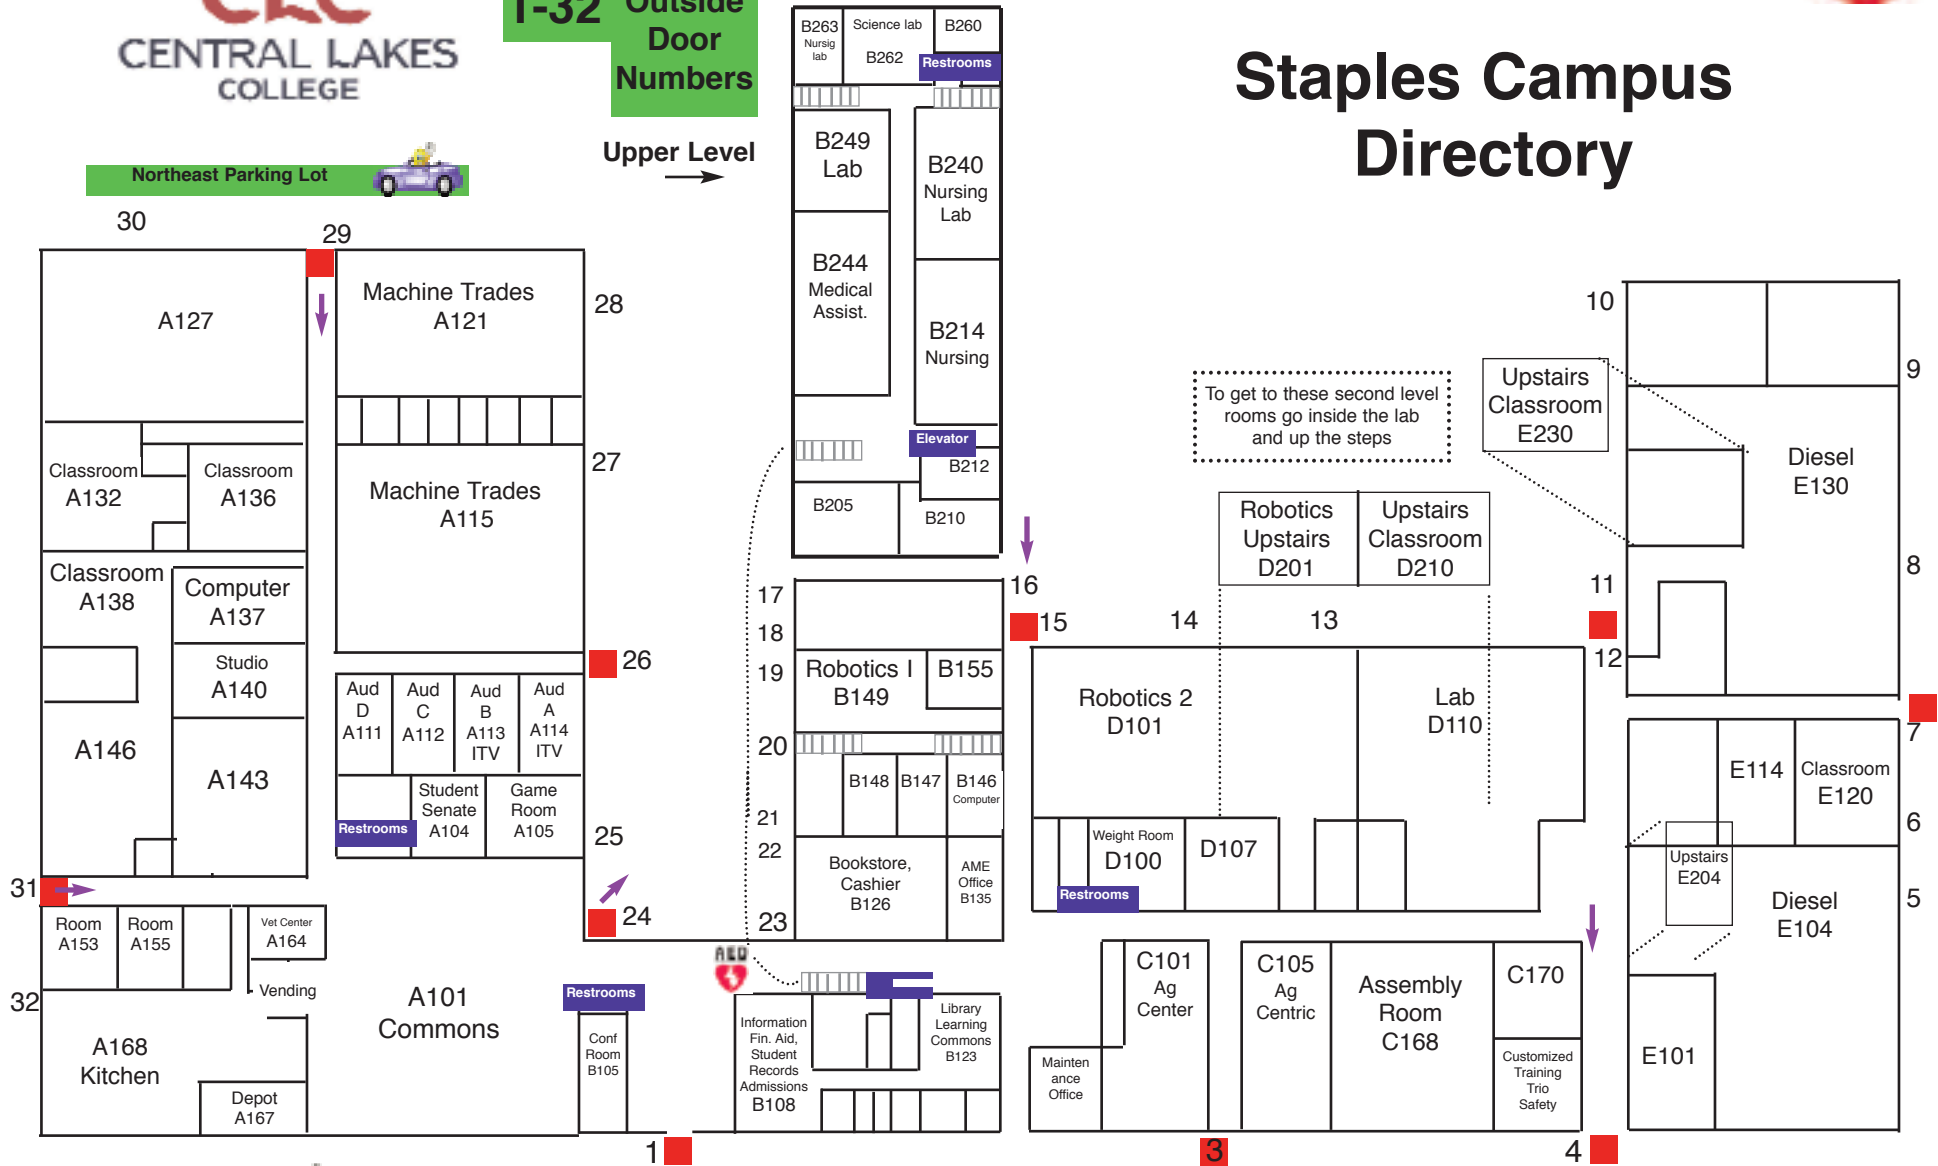

1-32 Outside Door Numbers

Upper Level

Northeast Parking Lot

North Parking Lot

South Parking Lot

Fire/Evacuation Exit