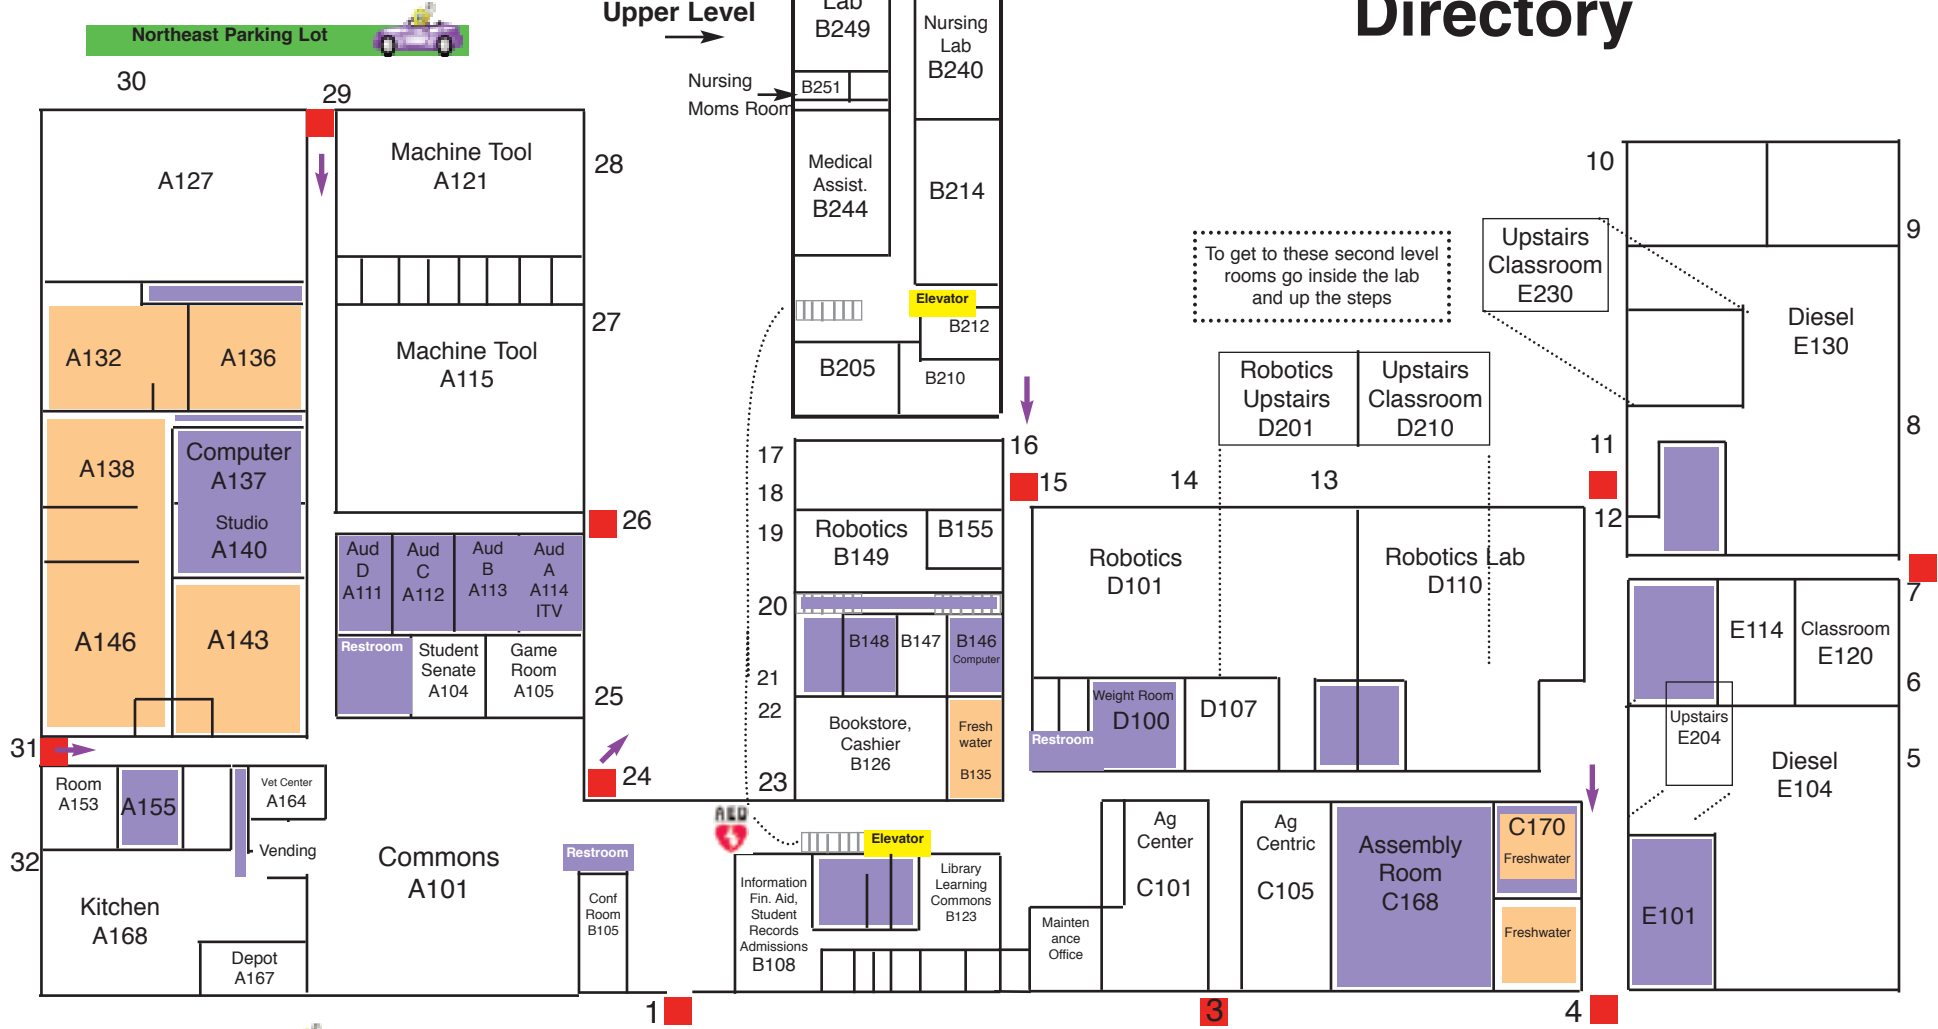

**1-32 Outside Door Numbers**

**Upper Level**

## Staples Campus Directory

**Fire/Evacuation Exit**

**Tornado/Lockdown Room**

**Freshwater**