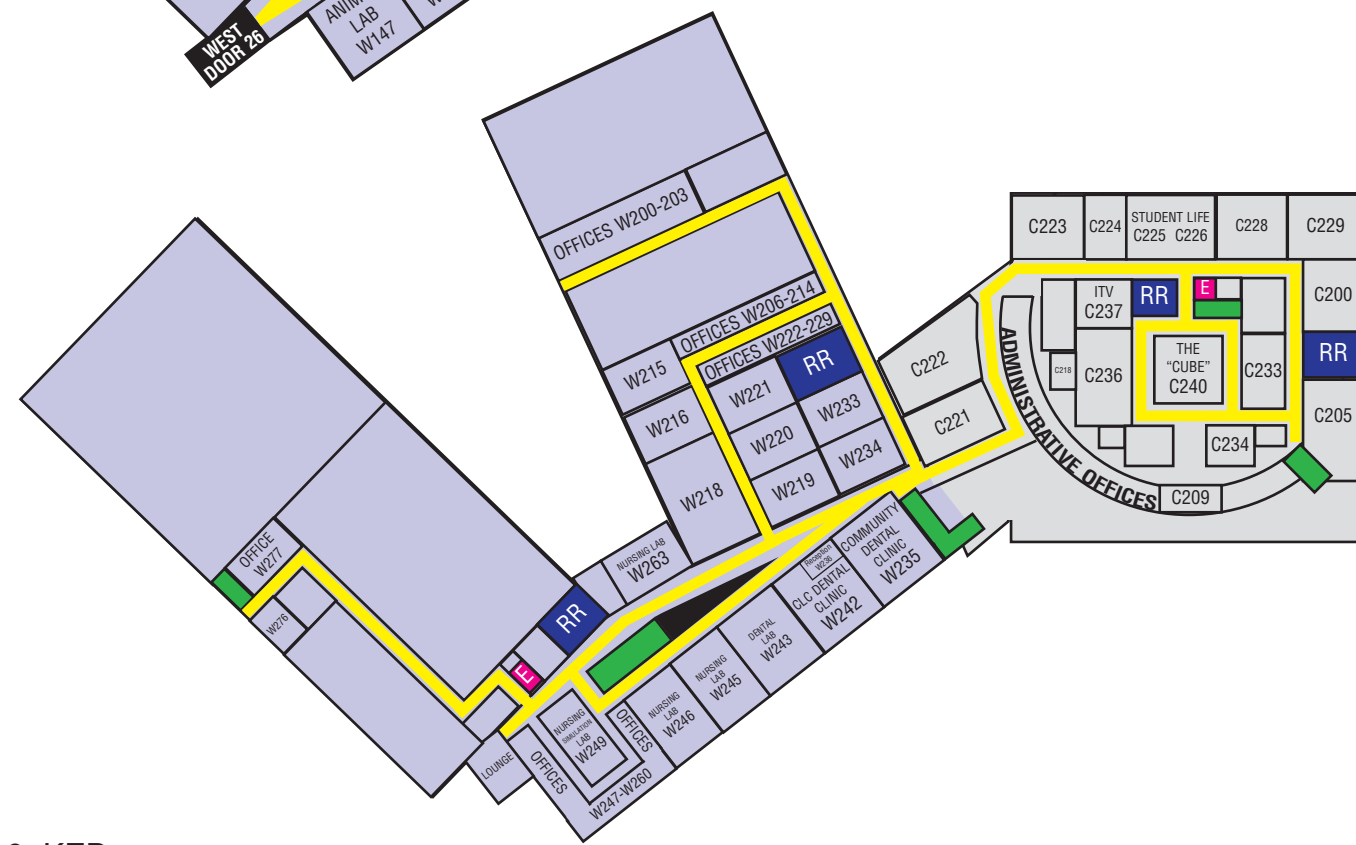

Central Lakes College - Brainerd Campus Lower Level

MAP KEY

WEST BUILDING	W100-W174
CENTRAL BUILDING	C100-C171
EAST BUILDING	E100-E475
MAIN DOORS	
STAIRWAYS	
REST ROOMS	RR
ELEVATORS	E
MAIN HALLWAYS	
CAMPUS INFORMATION	

Central Lakes College - Brainerd Campus Upper Level

MAP KEY

WEST BUILDING	W200-W278
CENTRAL BUILDING	C200-C240
STAIRWAYS	
REST ROOMS	RR
ELEVATORS	E
MAIN HALLWAYS	