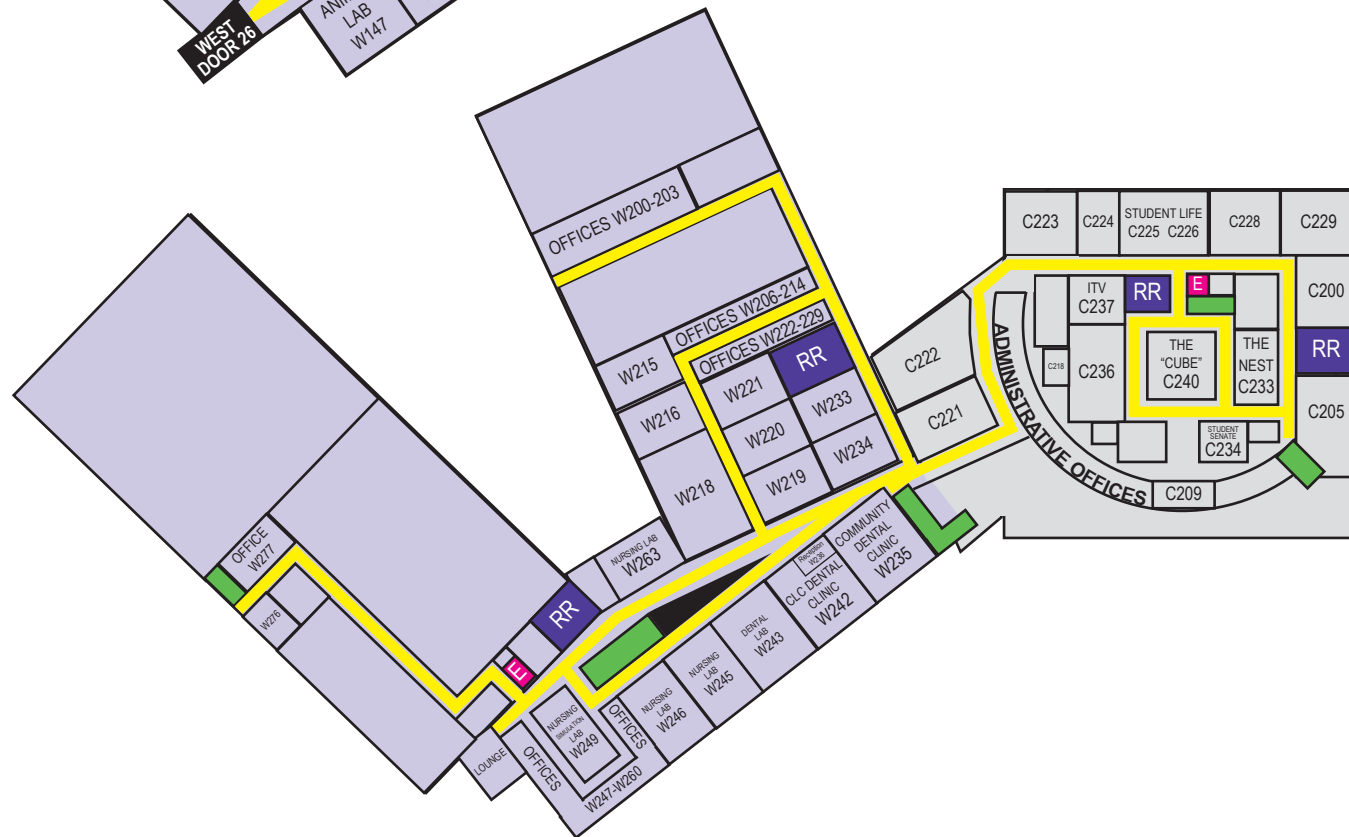

# Central Lakes College - Brainerd Campus Lower Level

MAP KEY	
WEST BUILDING	W100-W174
CENTRAL BUILDING	C100-C171
EAST BUILDING	E100-E475
MAIN DOORS	
STAIRWAYS	
REST ROOMS	RR
ELEVATORS	E
MAIN HALLWAYS	
CAMPUS INFORMATION	

# Central Lakes College - Brainerd Campus Upper Level

MAP KEY	
WEST BUILDING	W200-W278
CENTRAL BUILDING	C200-C240
STAIRWAYS	
REST ROOMS	RR
ELEVATORS	E
MAIN HALLWAYS	