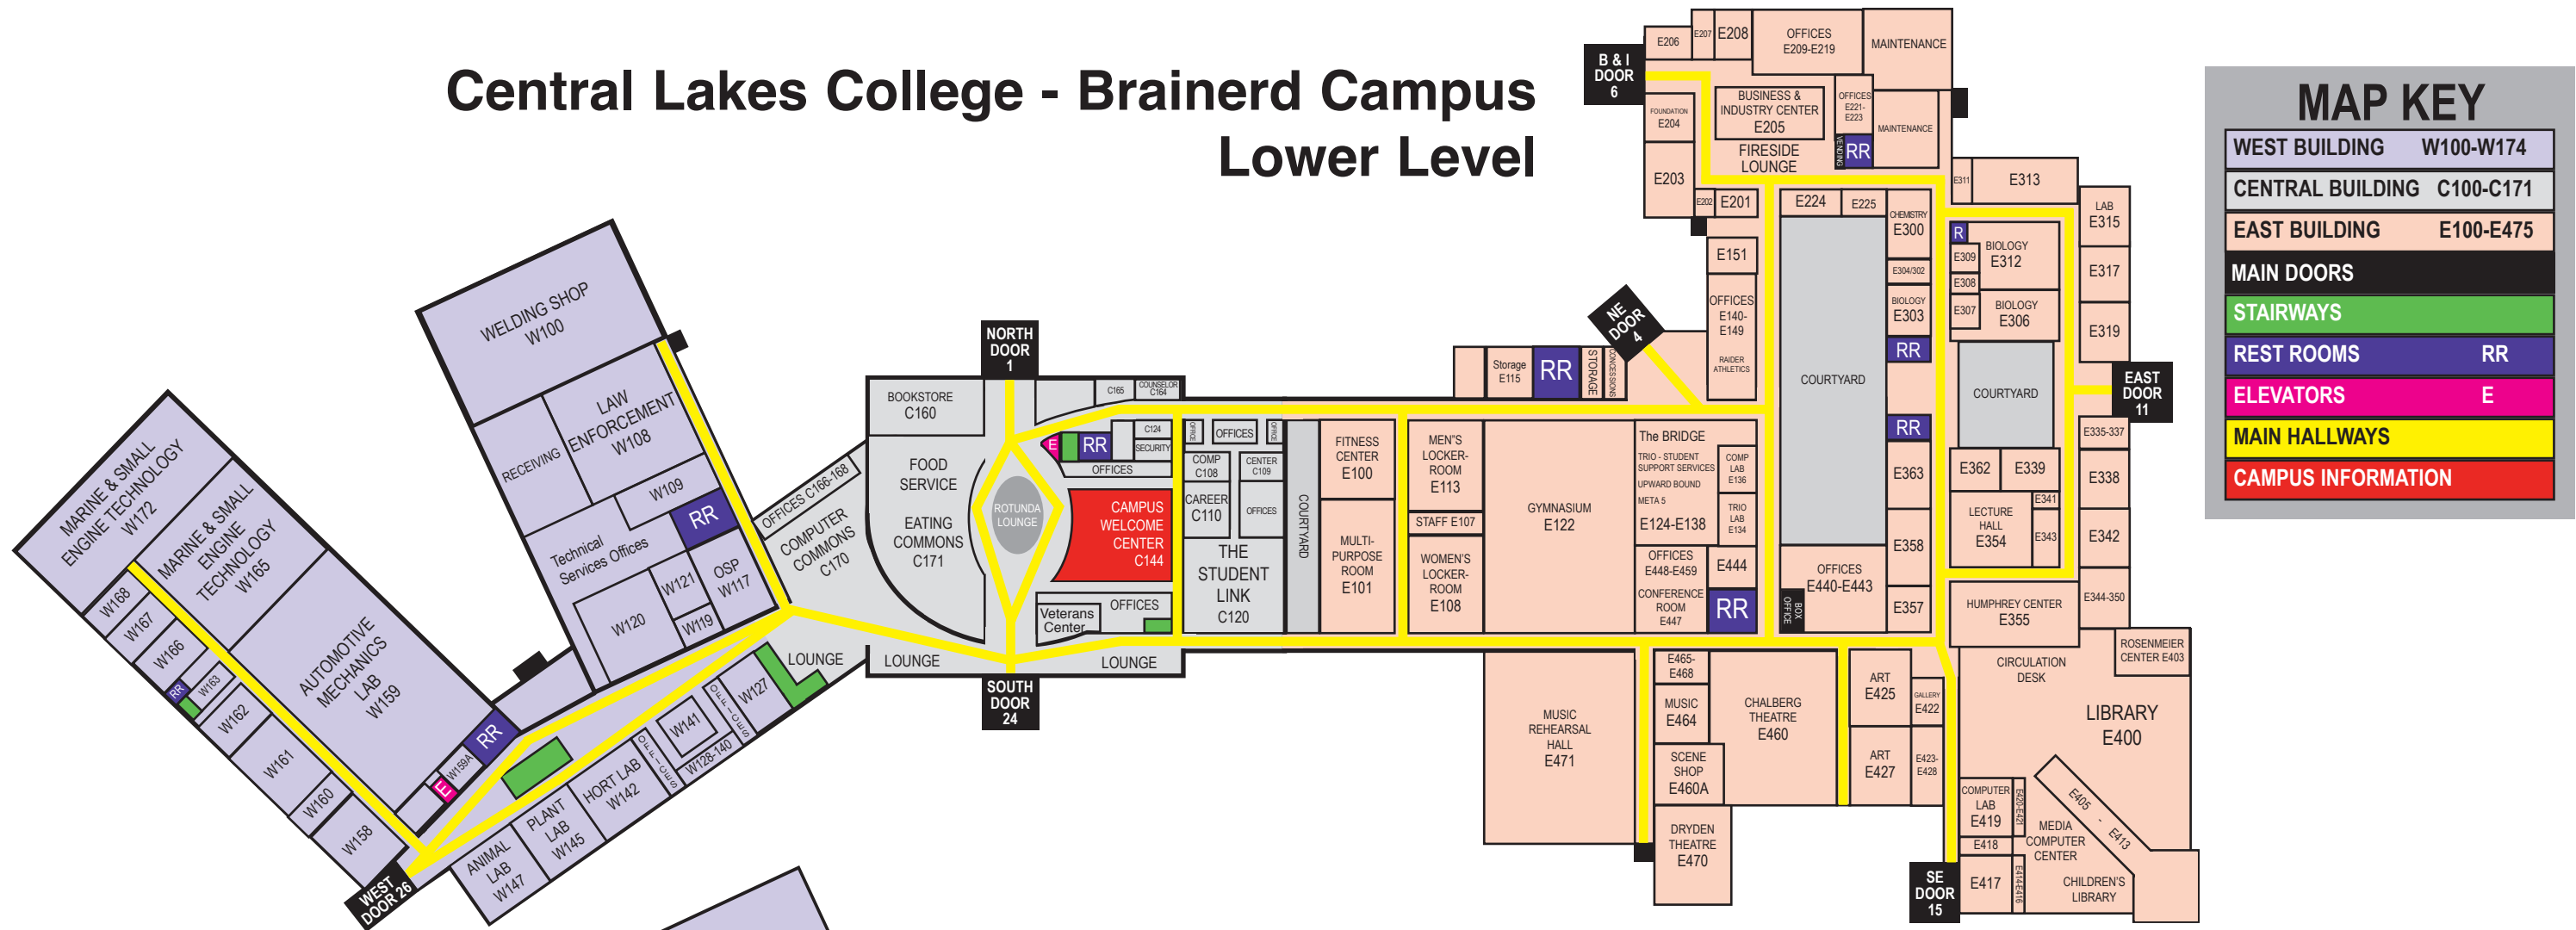

# Central Lakes College - Brainerd Campus Lower Level

MAP KEY	
WEST BUILDING	W100-W174
CENTRAL BUILDING	C100-C171
EAST BUILDING	E100-E475
MAIN DOORS	
STAIRWAYS	
REST ROOMS	RR
ELEVATORS	E
MAIN HALLWAYS	
CAMPUS INFORMATION	

# Central Lakes College - Brainerd Campus Upper Level

MAP KEY	
WEST BUILDING	W200-W278
CENTRAL BUILDING	C200-C240
STAIRWAYS	
REST ROOMS	RR
ELEVATORS	E
MAIN HALLWAYS	