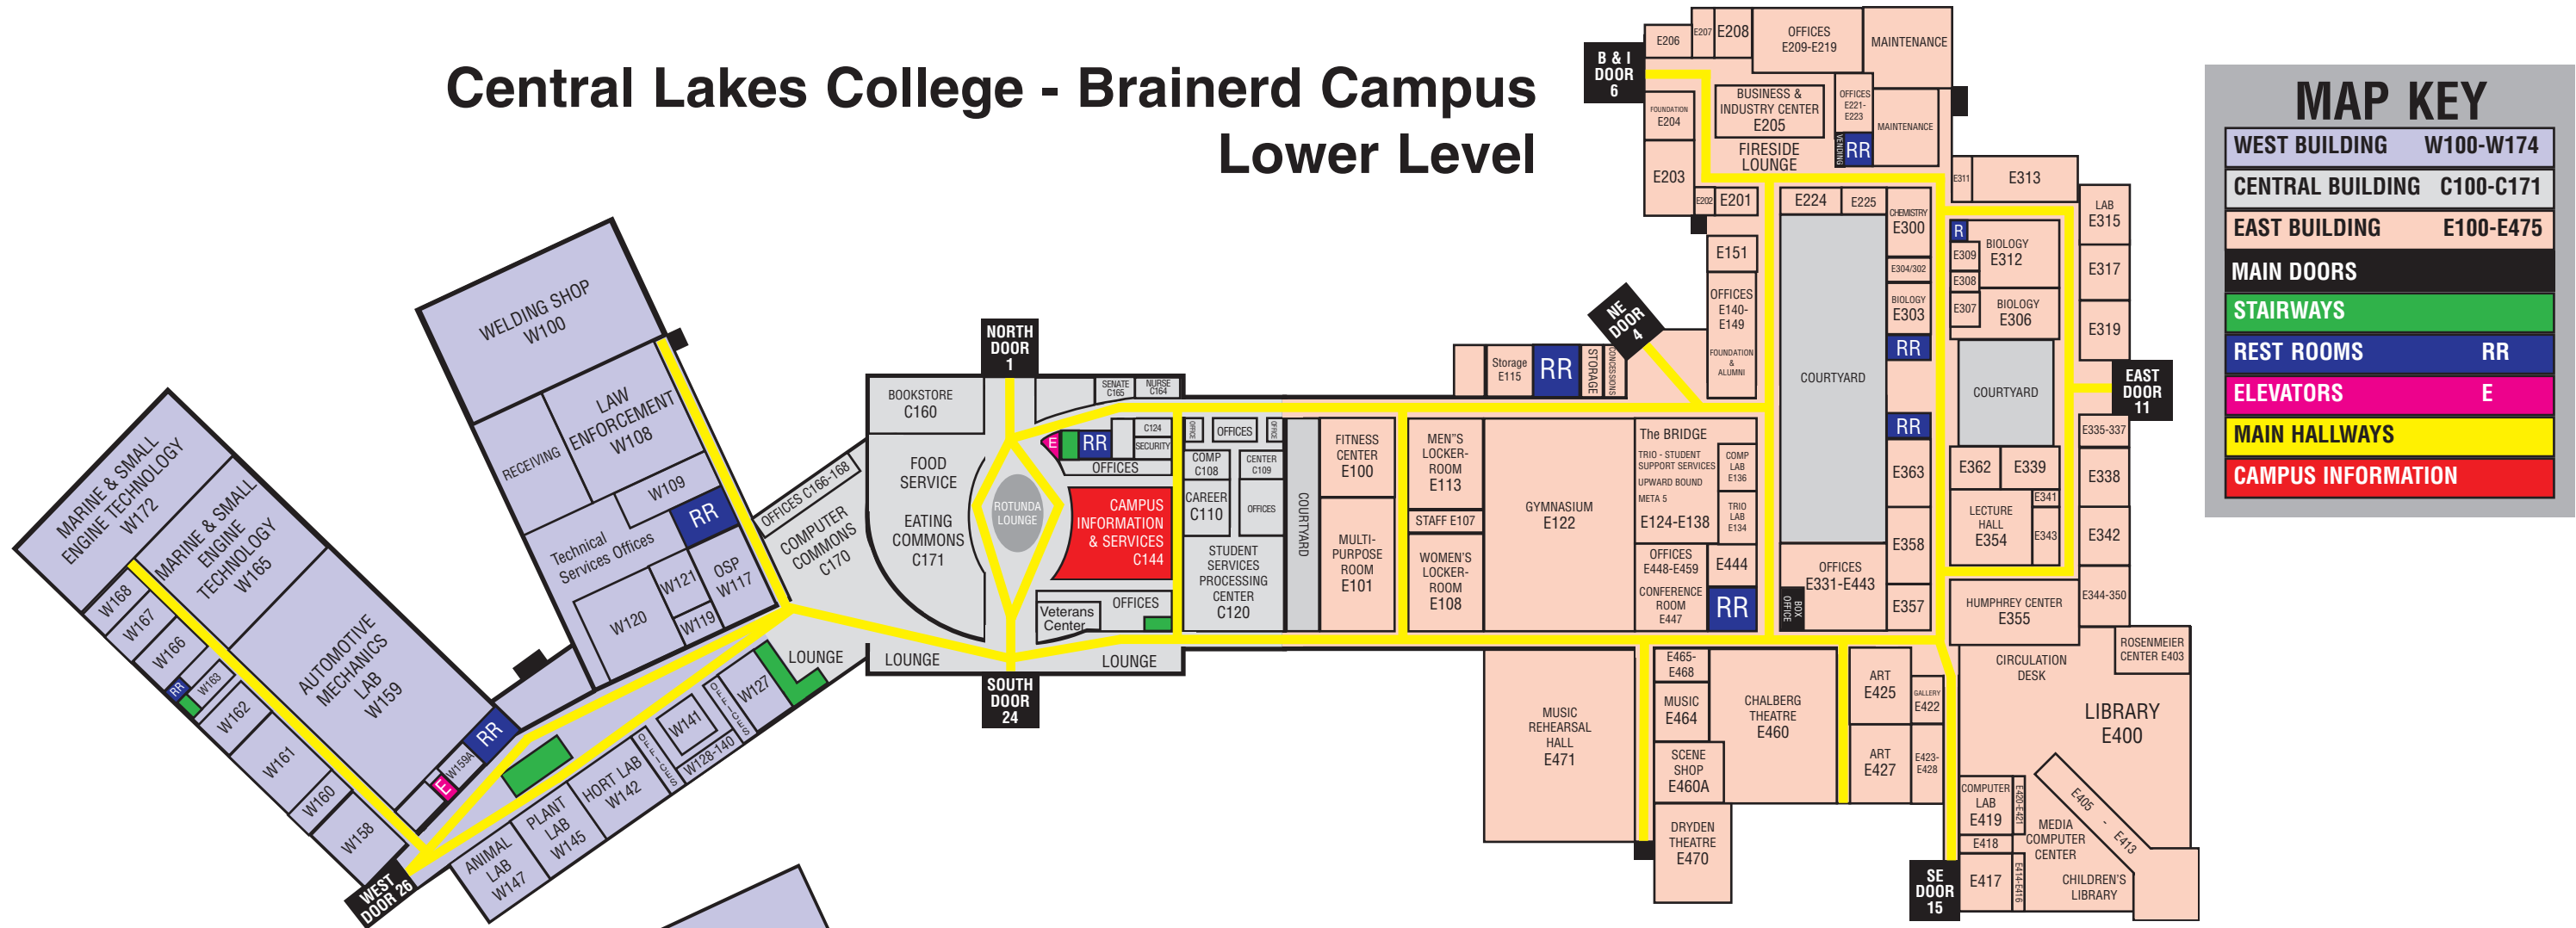

Central Lakes College - Brainerd Campus Lower Level

MAP KEY

WEST BUILDING	W100-W174
CENTRAL BUILDING	C100-C171
EAST BUILDING	E100-E475
MAIN DOORS	
STAIRWAYS	
REST ROOMS	RR
ELEVATORS	E
MAIN HALLWAYS	
CAMPUS INFORMATION	

Central Lakes College - Brainerd Campus Upper Level

MAP KEY

WEST BUILDING	W200-W278
CENTRAL BUILDING	C200-C240
STAIRWAYS	
REST ROOMS	RR
ELEVATORS	E
MAIN HALLWAYS	