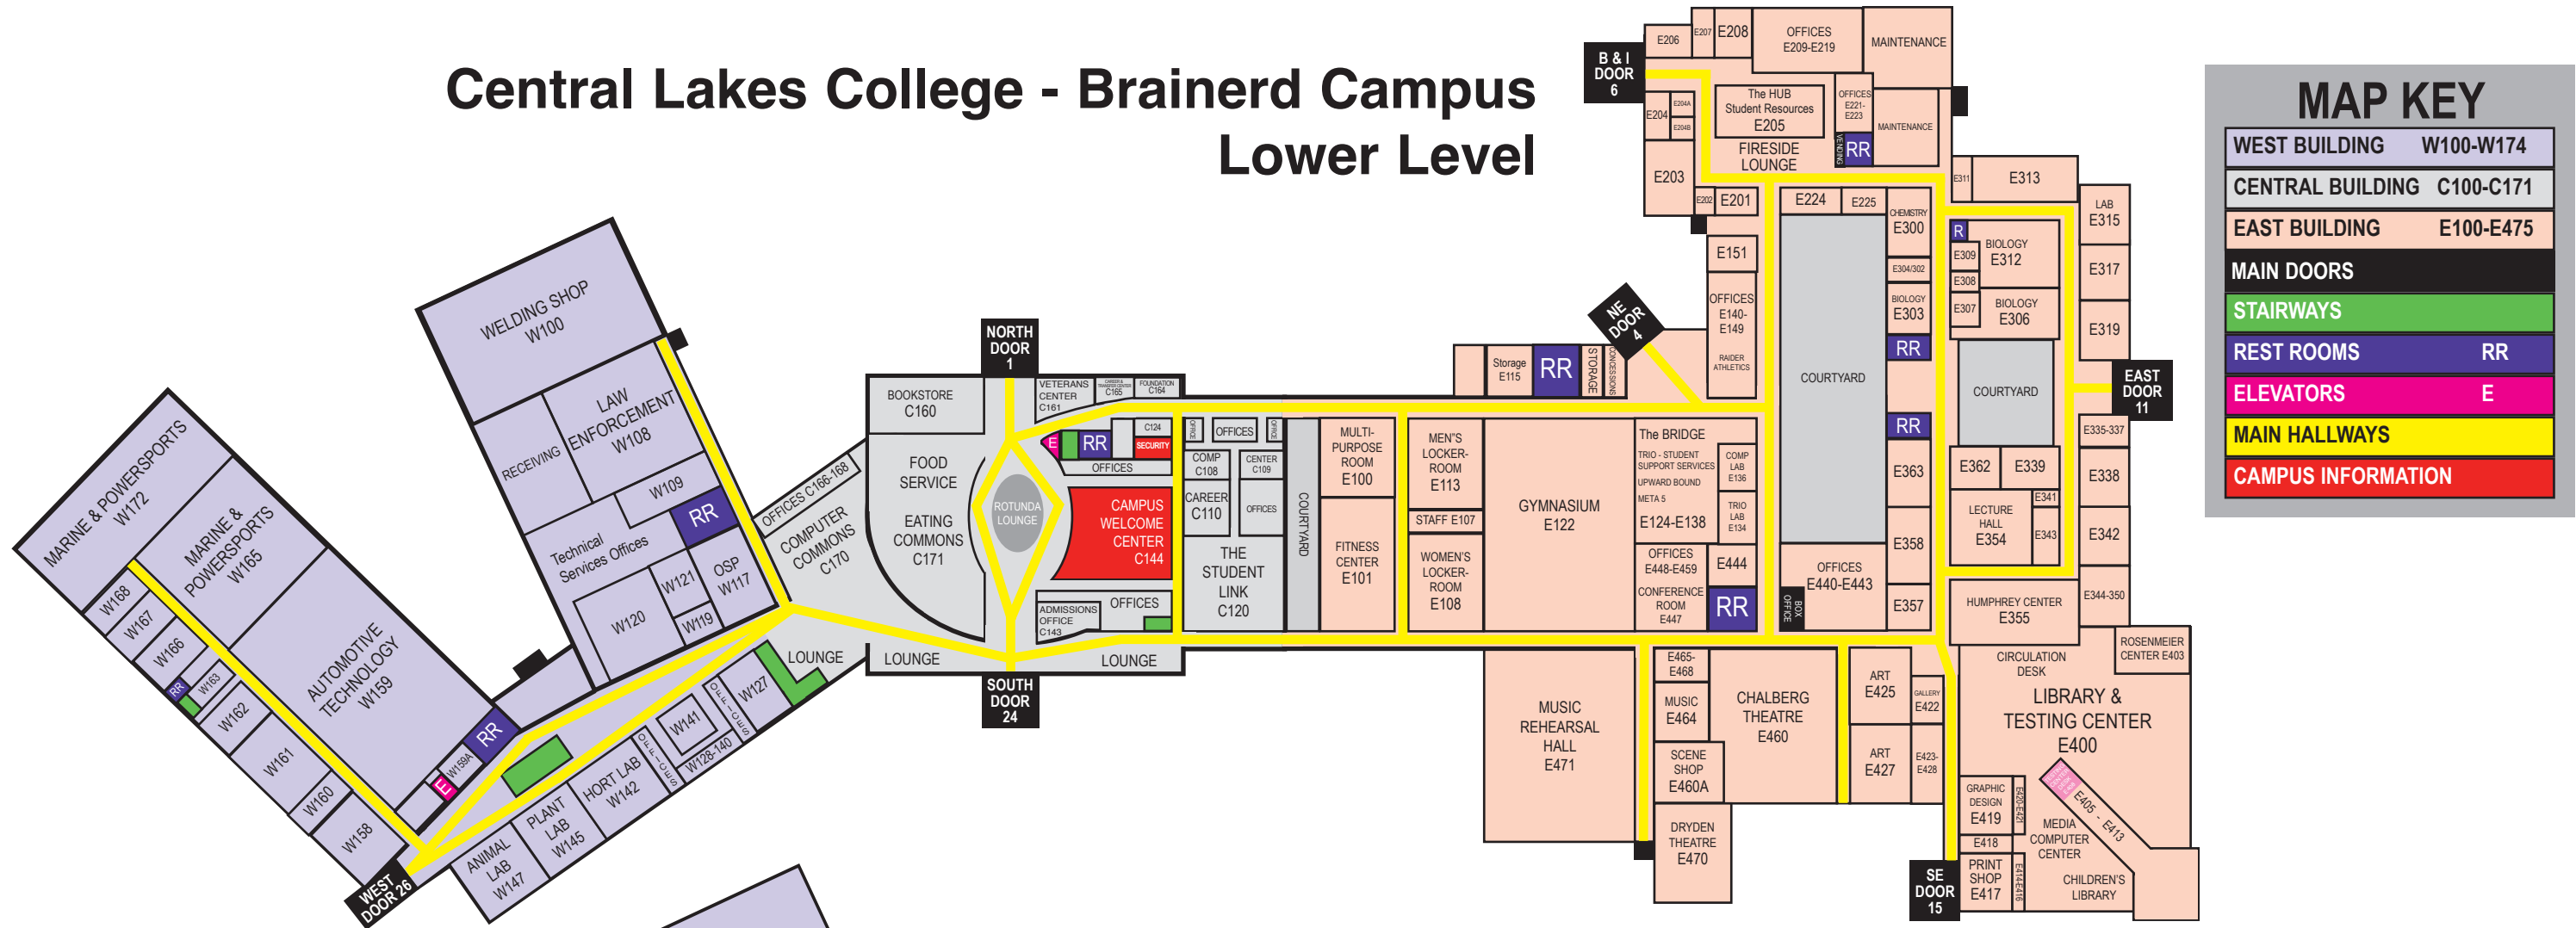

# Central Lakes College - Brainerd Campus Lower Level

MAP KEY	
WEST BUILDING	W100-W174
CENTRAL BUILDING	C100-C171
EAST BUILDING	E100-E475
MAIN DOORS	
STAIRWAYS	
REST ROOMS	RR
ELEVATORS	E
MAIN HALLWAYS	
CAMPUS INFORMATION	

# Central Lakes College - Brainerd Campus Upper Level

MAP KEY	
WEST BUILDING	W200-W278
CENTRAL BUILDING	C200-C240
STAIRWAYS	
REST ROOMS	RR
ELEVATORS	E
MAIN HALLWAYS	